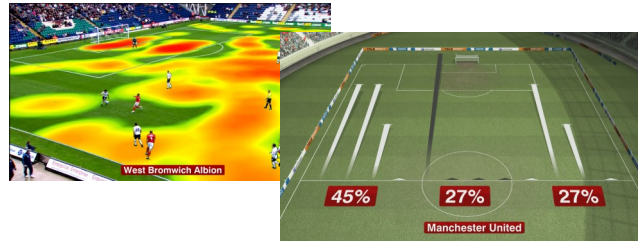

tablets and remote devices.

If all this is still not enough, options are available to customise tOG-Sports even further.

Full screen data rich graphics such as heatmaps, pass maps and routes to goal generated from an OPTA or equivalent data source are available with the **Stats Graphics Option**.