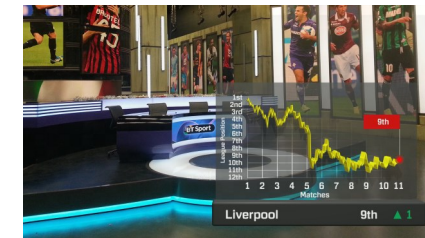

We can even put all your graphics in the studio to interact with your presenters with the **Augmented Reality** option. Included in the price of the

Augmented Reality option is the rental of a single camera [StarTracker](#) system from our partners Mo-Sys,

StarTracker

to give full freedom of camera movement across the studio floor.

The standard system will integrate with and control a channel of an external replay server such as EVS/GV K2/SAM Livetouch. The addition of the **Record to Disk** option records oncoming streams to internal SSDS to allow operators to pause, re-wind and telestrate on a live stream without missing any action.

Availability is limited so don't delay in taking advantage of this offer to enhance your coverage at minimal capital outlay.