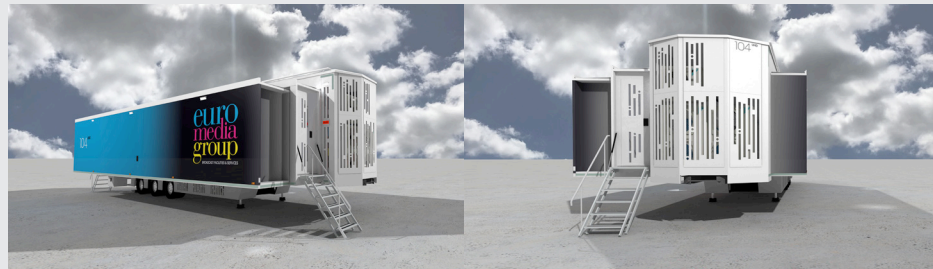

euro media group

NOVA 104

Nova 104 is Nova 103's twin truck. Launched in 2020, Nova 104 is a state of the art UHD/HDR OB truck. As a part of our premium fleet, it is perfectly suited to cover large international events. Spacious enough to accommodate 38 users and equipped with the latest efficient technology, Nova 104 has everything required for the largest productions at the highest quality.

view

INSIDE

OUTSIDE

general

EQUIPMENT

	40 UHD CAMERAS INCLUDING 24 CCUS
	HDR workflow and dedicated supervision
	8 VTR positions
	HD : 12 (8IN/8OUT) UHD : 6 (4IN/2OUT)
	GV K-Frame X 9M/E
	Lawo MC56 MK3 48

TRUCK DETAILS

38 Seats

POWER REQUIREMENT

380/415V

2x marechal 63A

5Pin

TECHNICAL FEATURES

40 cameras UHD/HD

processing power

dimensions & weight

MAIN TRUCK
DM - 9 8 8 - K B

Length	Truck : 14,20m Tractor : 16,50m
Height	4,10m
Weight	34 tons

TENDER TRUCK
CH - 1 8 6 - P G

Length	Truck : 13,72m Tractor : 16,50m
	Width : 4,85m Height : 4,00m
	Power Generator