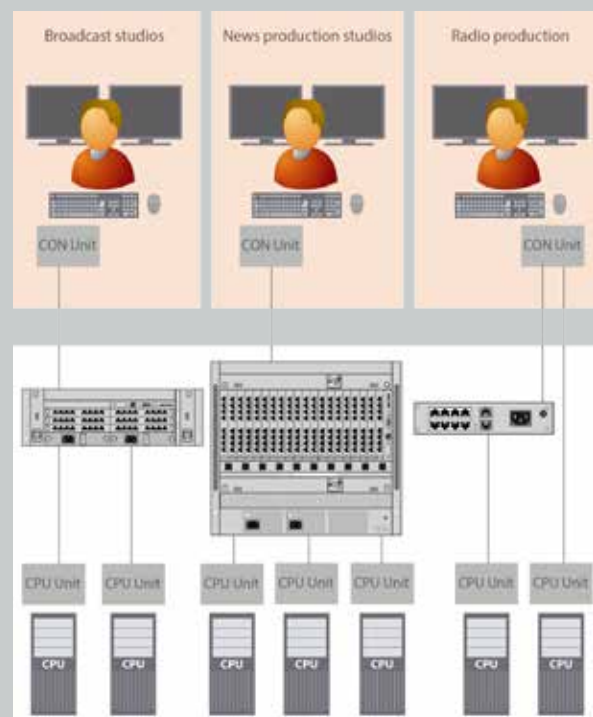

Connection to the switches from points around the facility was made using Cat X or fiber cabling, depending upon the distance involved.

“ The quality, performance and reliability of the IHSE Draco system is unsurpassed and enabled us to deliver a complete, fully integrated, solution that exceeded expectations.

#### Functional Diagram