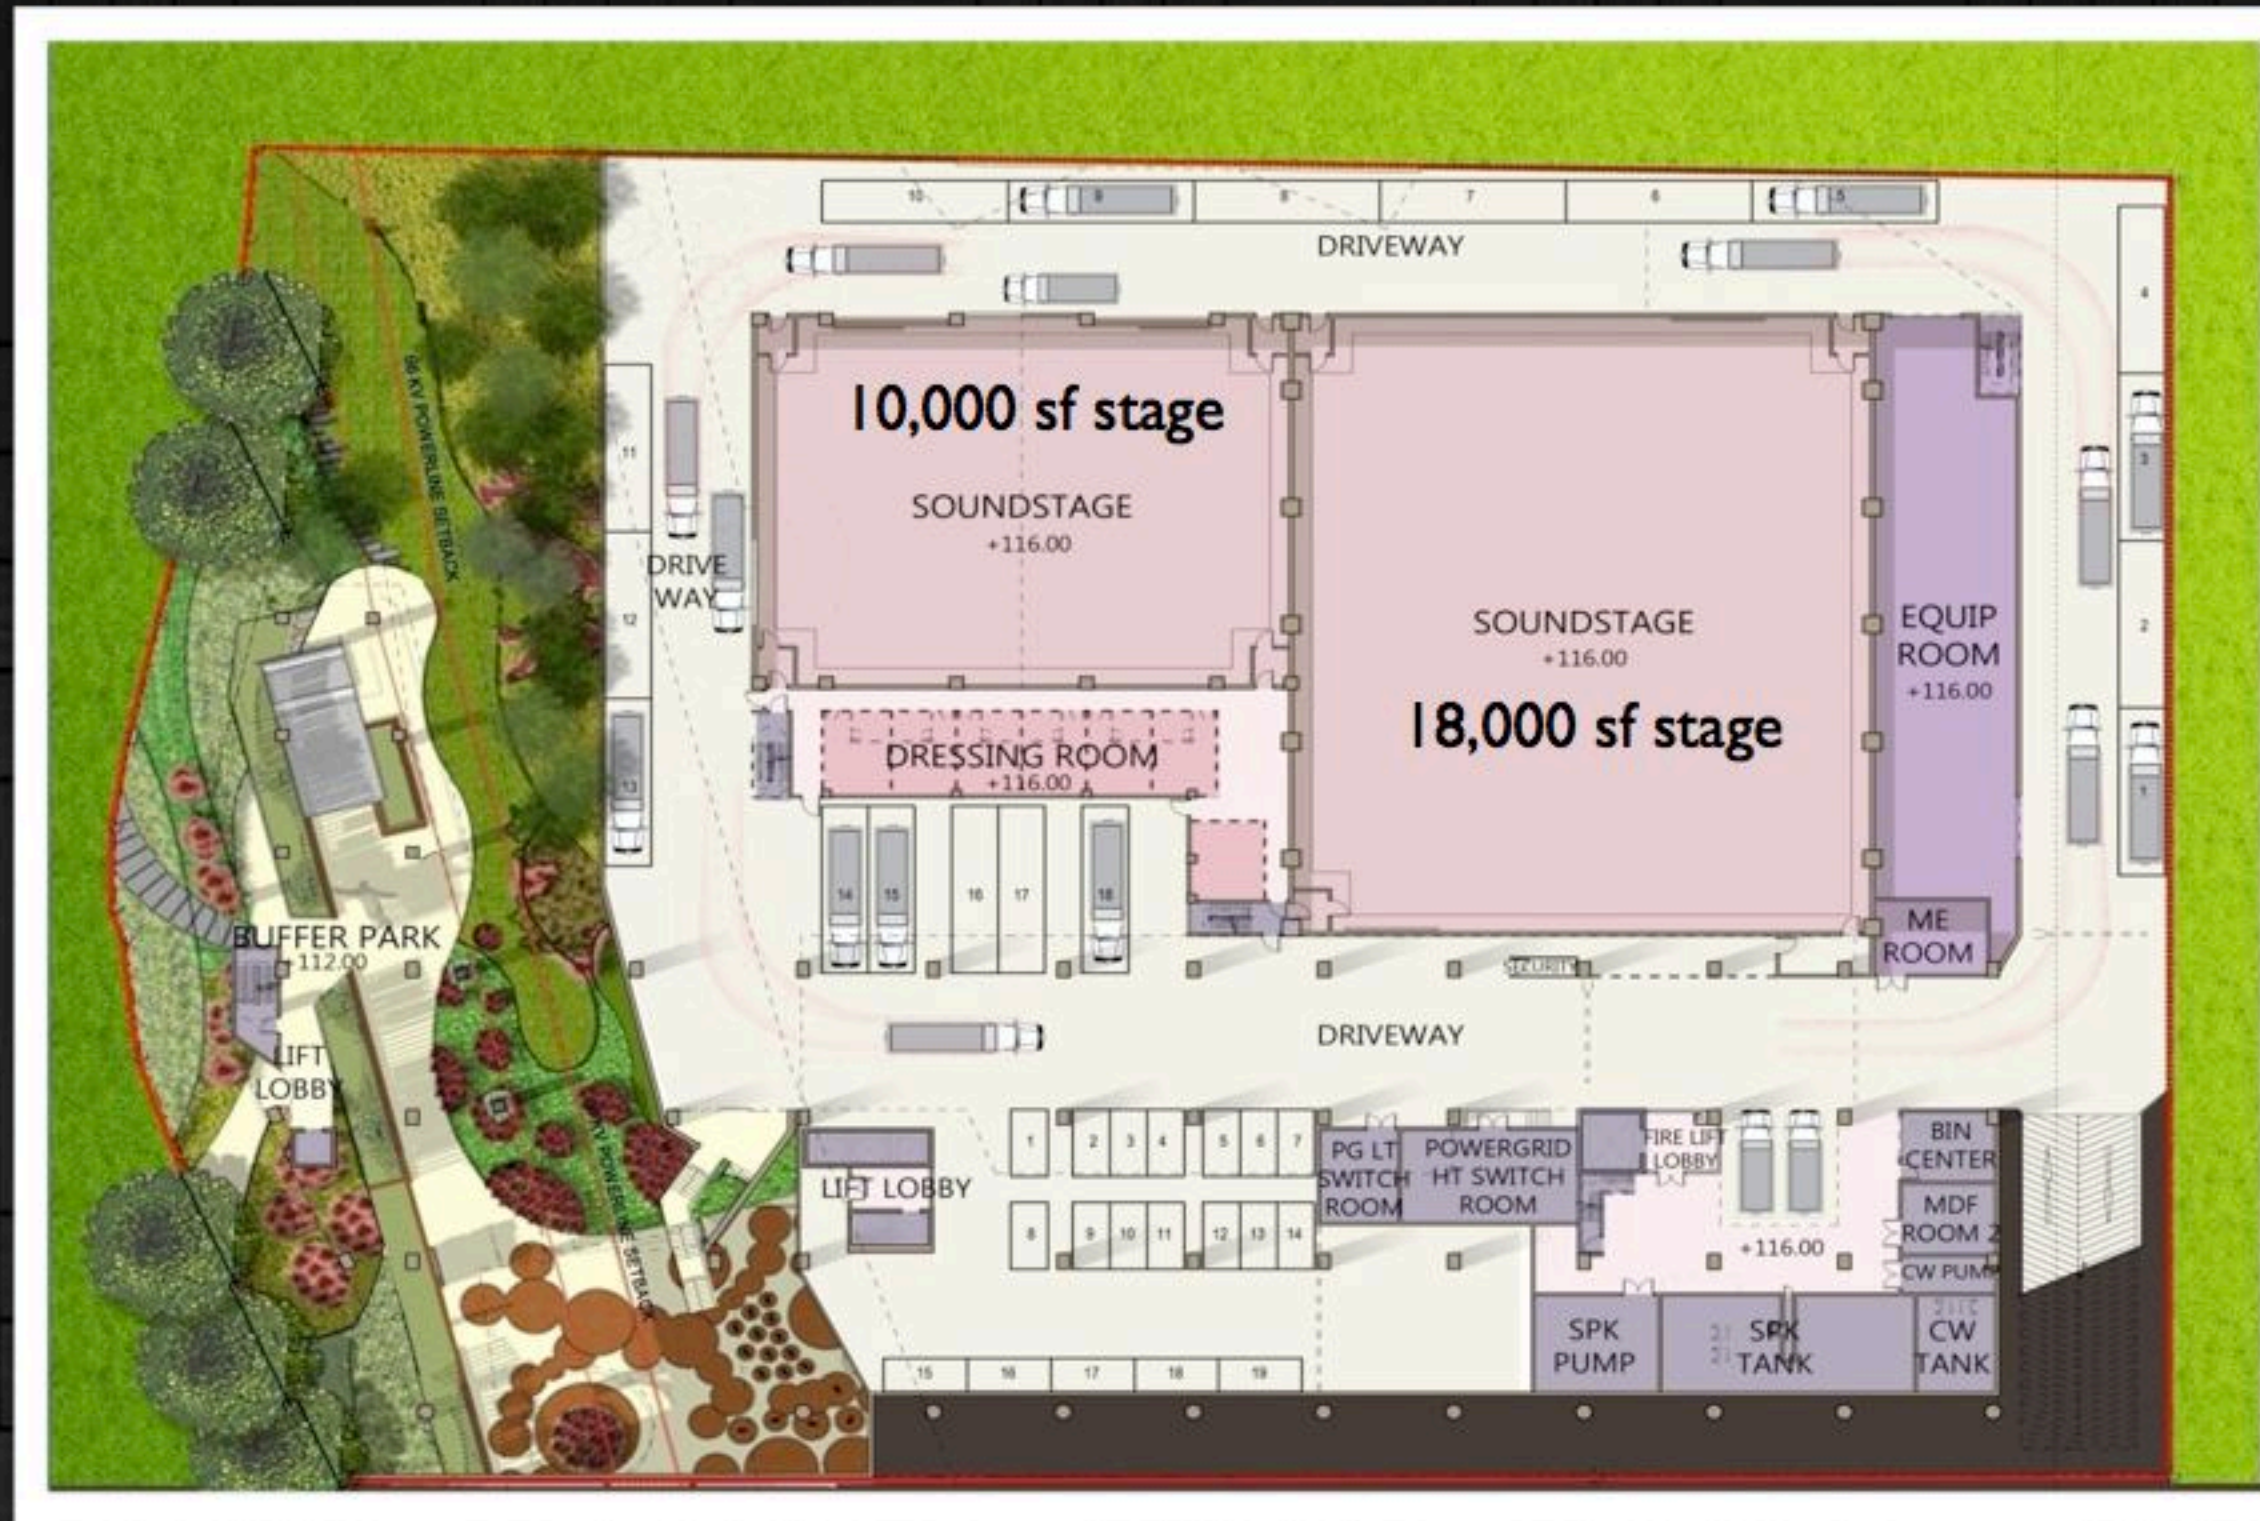

INFINITE
studios
SINGAPORE

SINGAPORE - OPERATIONAL FEB 2013

INFINITE STUDIOS HAS INVESTED IN AND WILL MANAGE SINGAPORE'S FIRST TWO SOUND STAGE STUDIOS WHICH WILL BE OPERATIONALLY READY BY FEB 12, THE TWO SOUNDS STAGES (18,000 SQ FT AND 10,000 SQ FT RESPECTIVELY), WITH 15,000 SQ FT OF SUPPORTING PRODUCTION OFFICE, DRESSING ROOMS, EQUIPMENT ROOM WILL PLAY HOME TO INTERNATIONAL PROJECTS ANCHORING THEIR PRODUCTION WORK IN SINGAPORE.

DESIGNED IN CONSULTATION WITH RALEIGH STUDIOS, ONE OF THE WORLD'S LARGEST OPERATORS OF SOUND STAGES IN THE US AND EUROPE, THE NC 25 RATED SOUNDSTAGES WILL BOOST CAPABILITY TO MEET THE INTERNATIONAL STANDARDS THAT PRODUCERS REQUIRE. INFINITE STUDIOS' "STUDIO OF THE FUTURE" STRATEGY AIMS TO ATTRACT PROJECTS THAT WILL RELY HEAVILY ON VISUAL EFFECTS AND CGI USING GREEN SCREEN, PRE-VISUALIZATION AND STEREOSCOPIC TECHNOLOGY.

LEVERAGING ON THE PRESENCE ON LOCATION OF INFINITE STUDIOS' VFX TEAM, AND TOGETHER WITH STRATEGIC PARTNERS SUCH AS HEWLETT PACKARD LAB'S DIGITAL MEDIA TEAM (HP LABS) AND FRENCH TELECOM'S SATELLITE AND TELEPORT OPERATOR GLOBECAST, THE CONCEPT AND AVAILABILITY OF AN END-TO-END SOLUTION WILL ENHANCE THE VALUE OF PRODUCTIONS PRODUCED AT THE SOUNDSTAGES IN SINGAPORE.