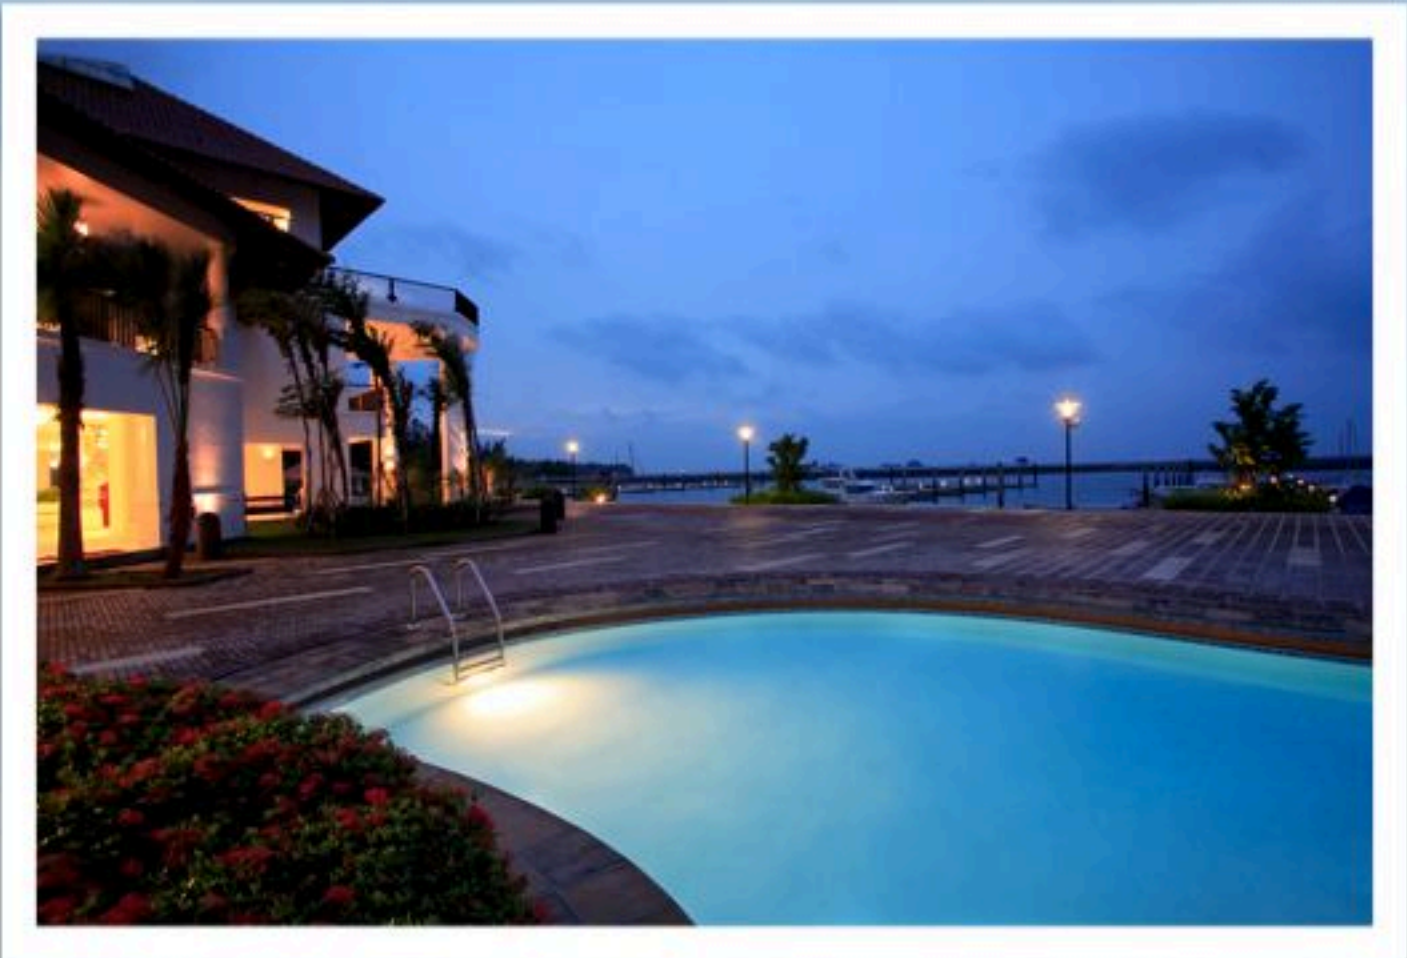

B A T A M . I N D O N E S I A
RESORT STYLE ACCOMMODATION
5 MINS FROM INFINITE STUDIOS

INFINITE

studios

2000 Hectare Land Bank

- Visa Applications
- Soundstage and Back lot rentals
- Production offices
- Wardrobe/Make Up Rooms
- Hotel Accommodation
- Film/Lighting rental
- Crew Hire