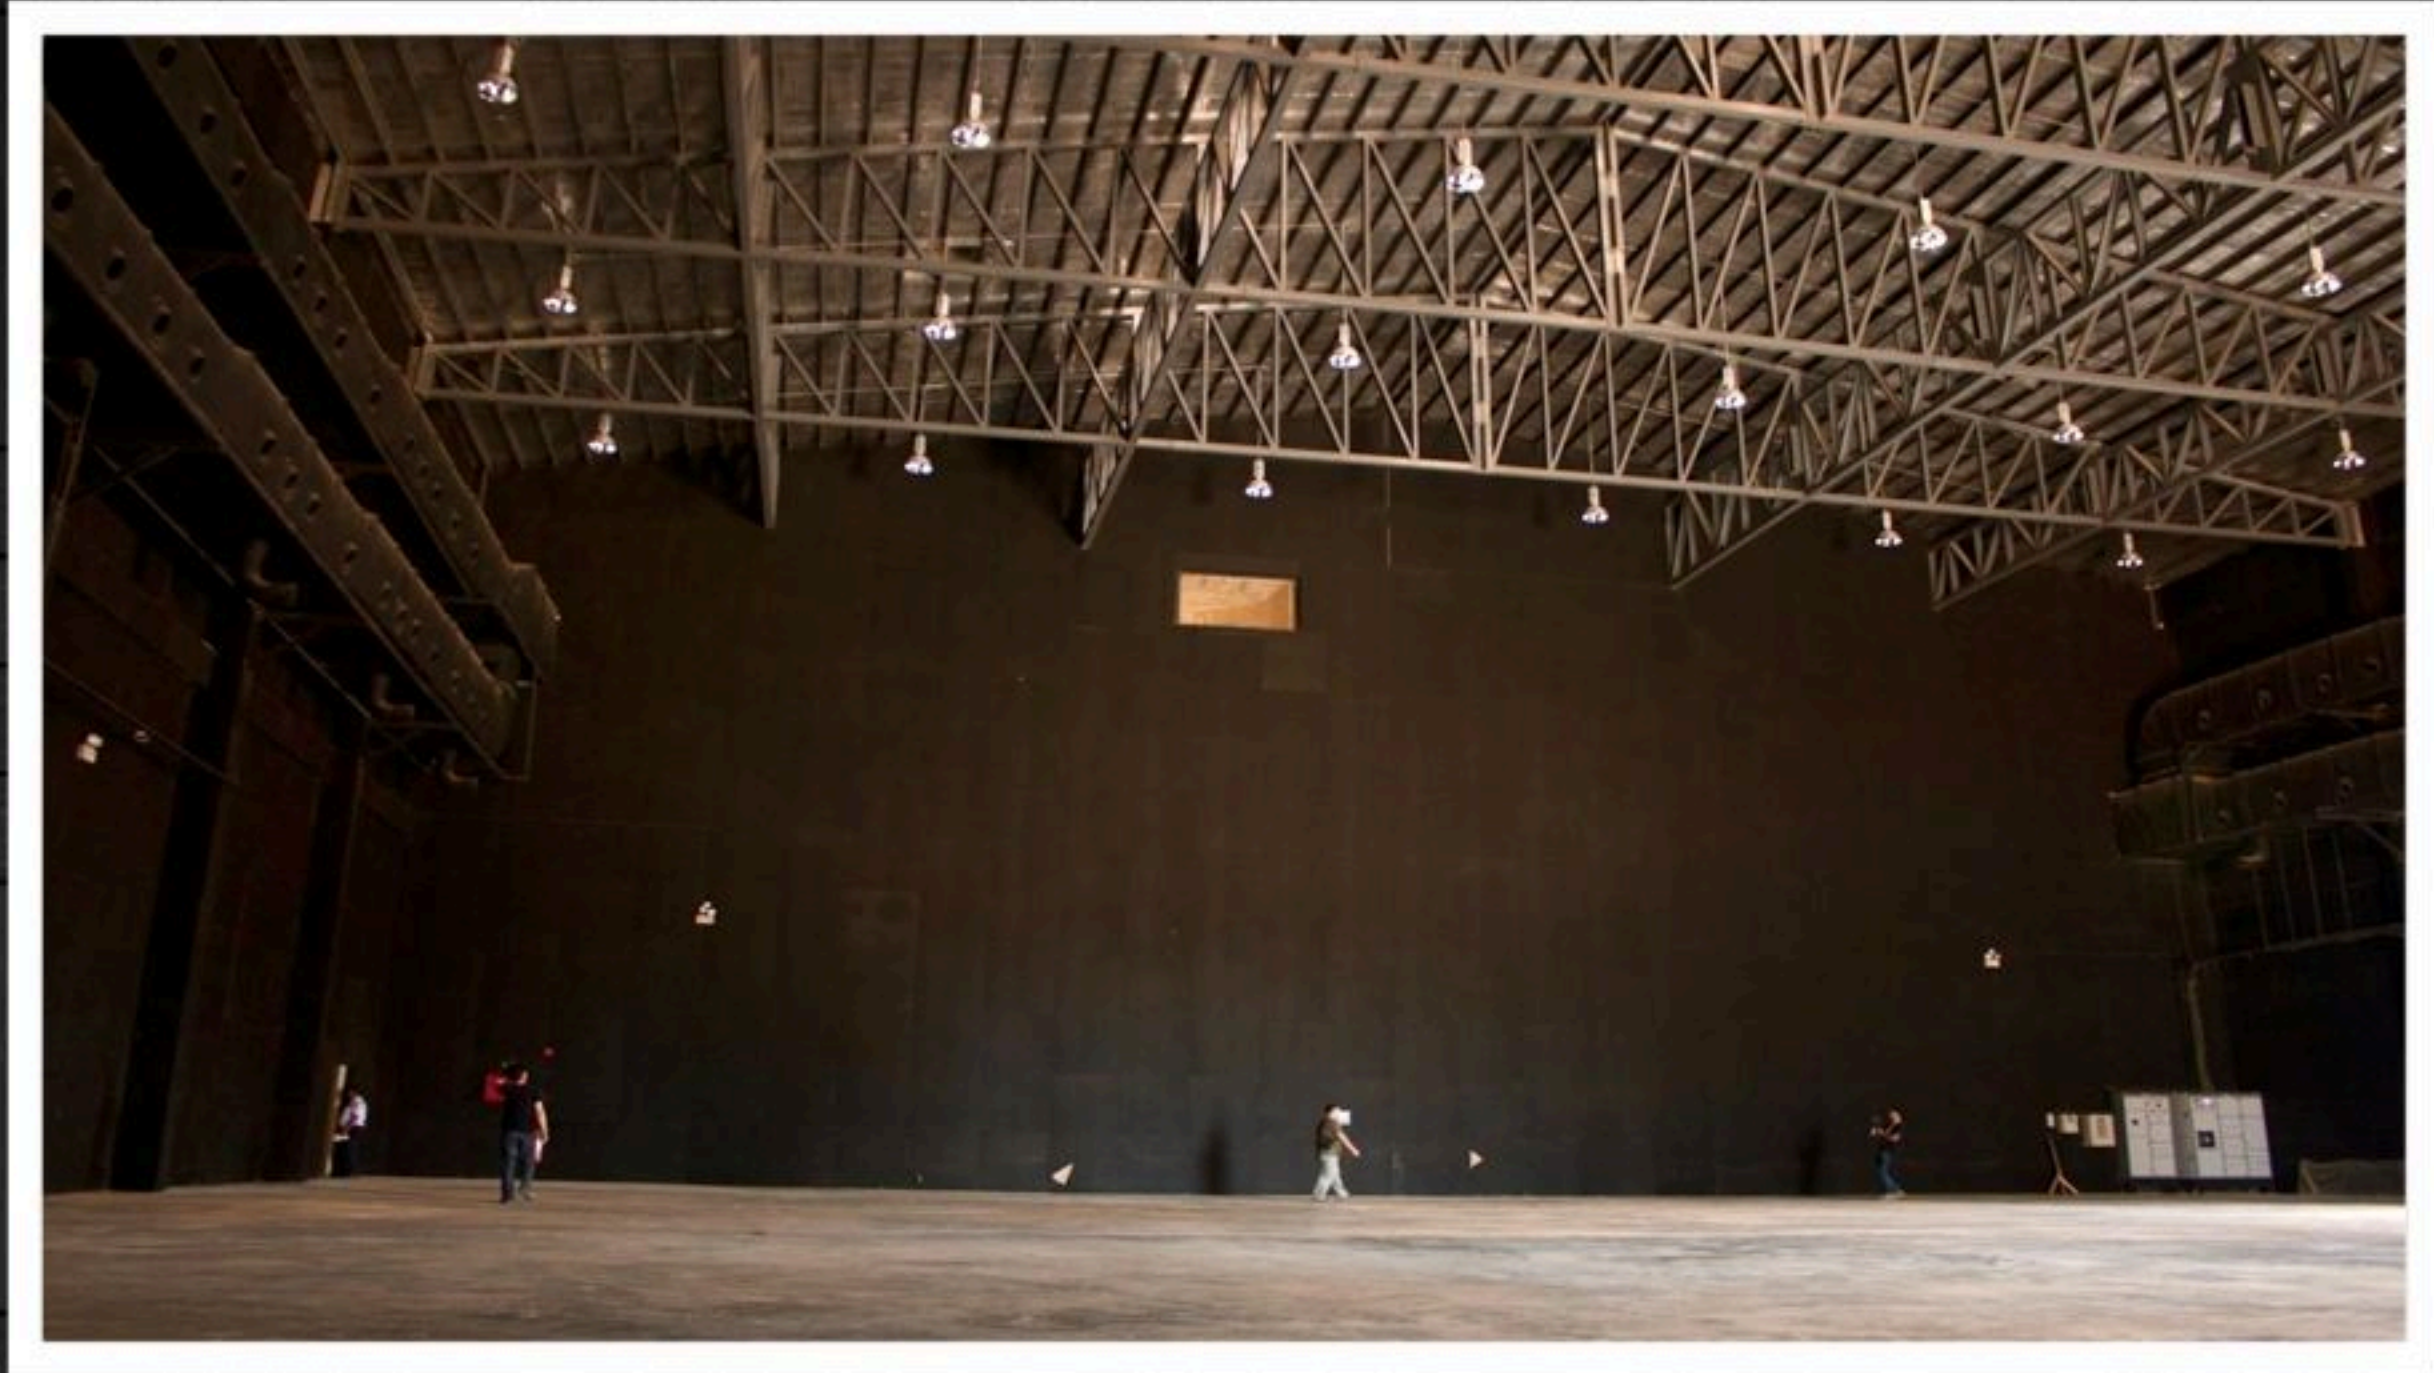

INFINITE

studios

STAGE 2

Stages	Location	Specifications	Height
14,000 sf stage	Batam	36m x 35.36m	15m