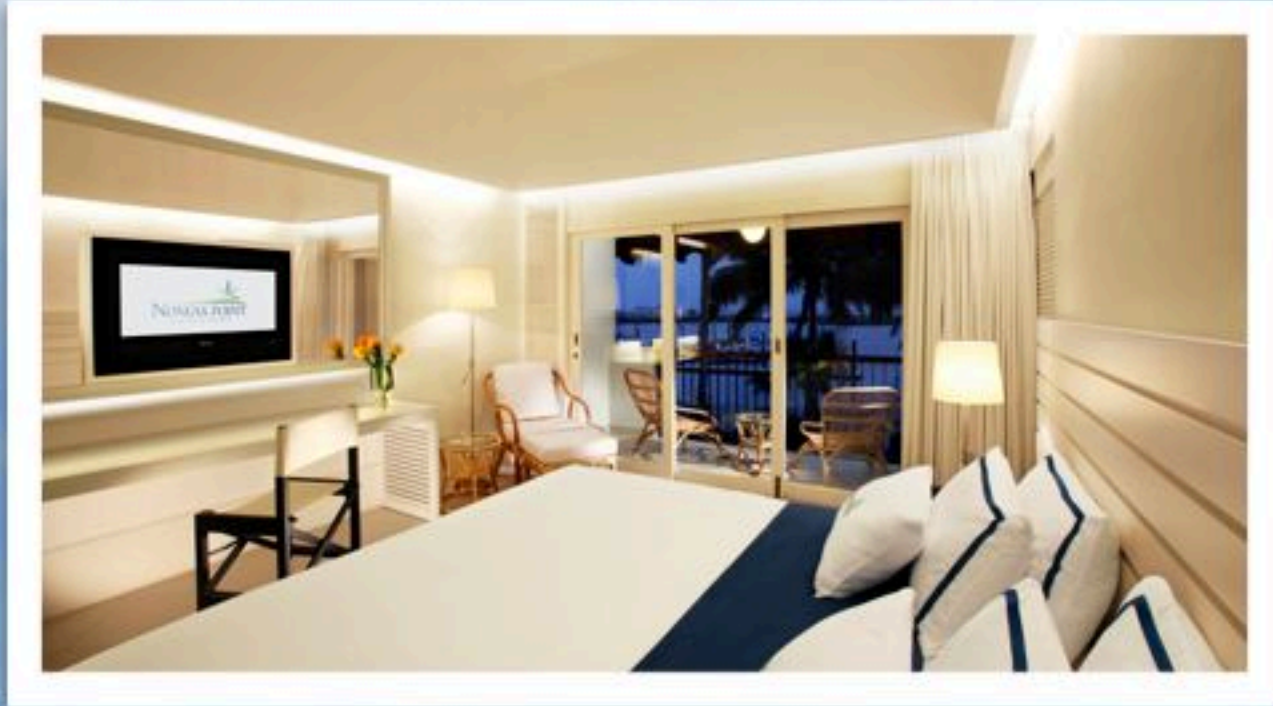

B A T A M . I N D O N E S I A
RESORT STYLE ACCOMMODATION
5 MINS FROM INFINITE STUDIOS

INFINITE

studios

2000 Hectare Land Bank

- Visa Applications
- Soundstage and Back lot rentals
- Production offices
- Wardrobe/Make Up Rooms
- Hotel Accommodation
- Film/Lighting rental
- Crew Hire