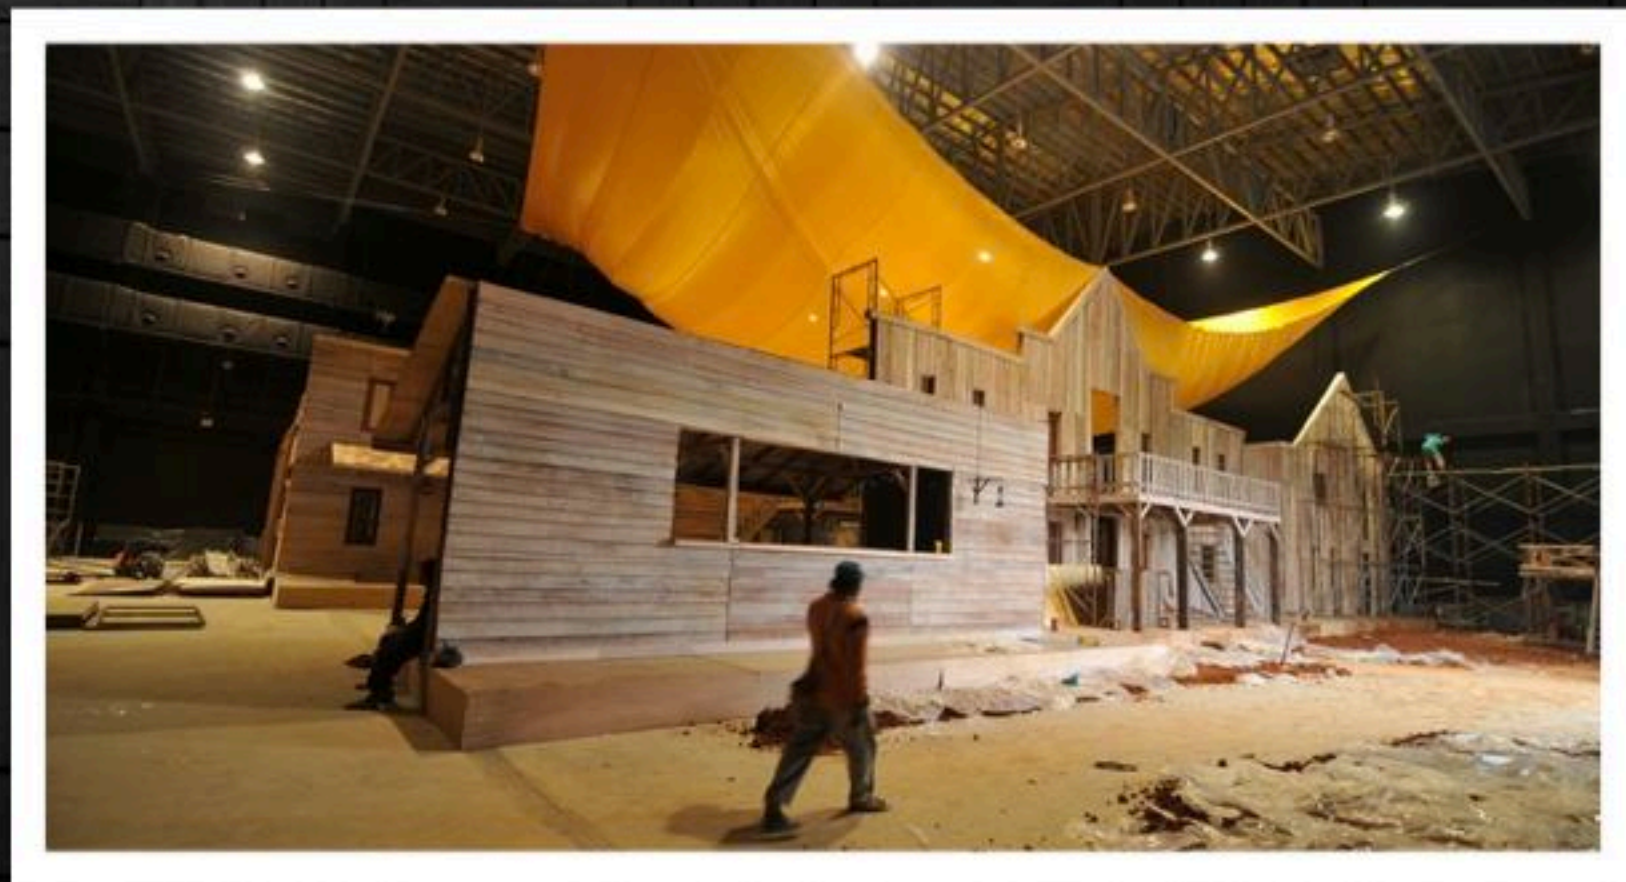

SET CONSTRUCTION