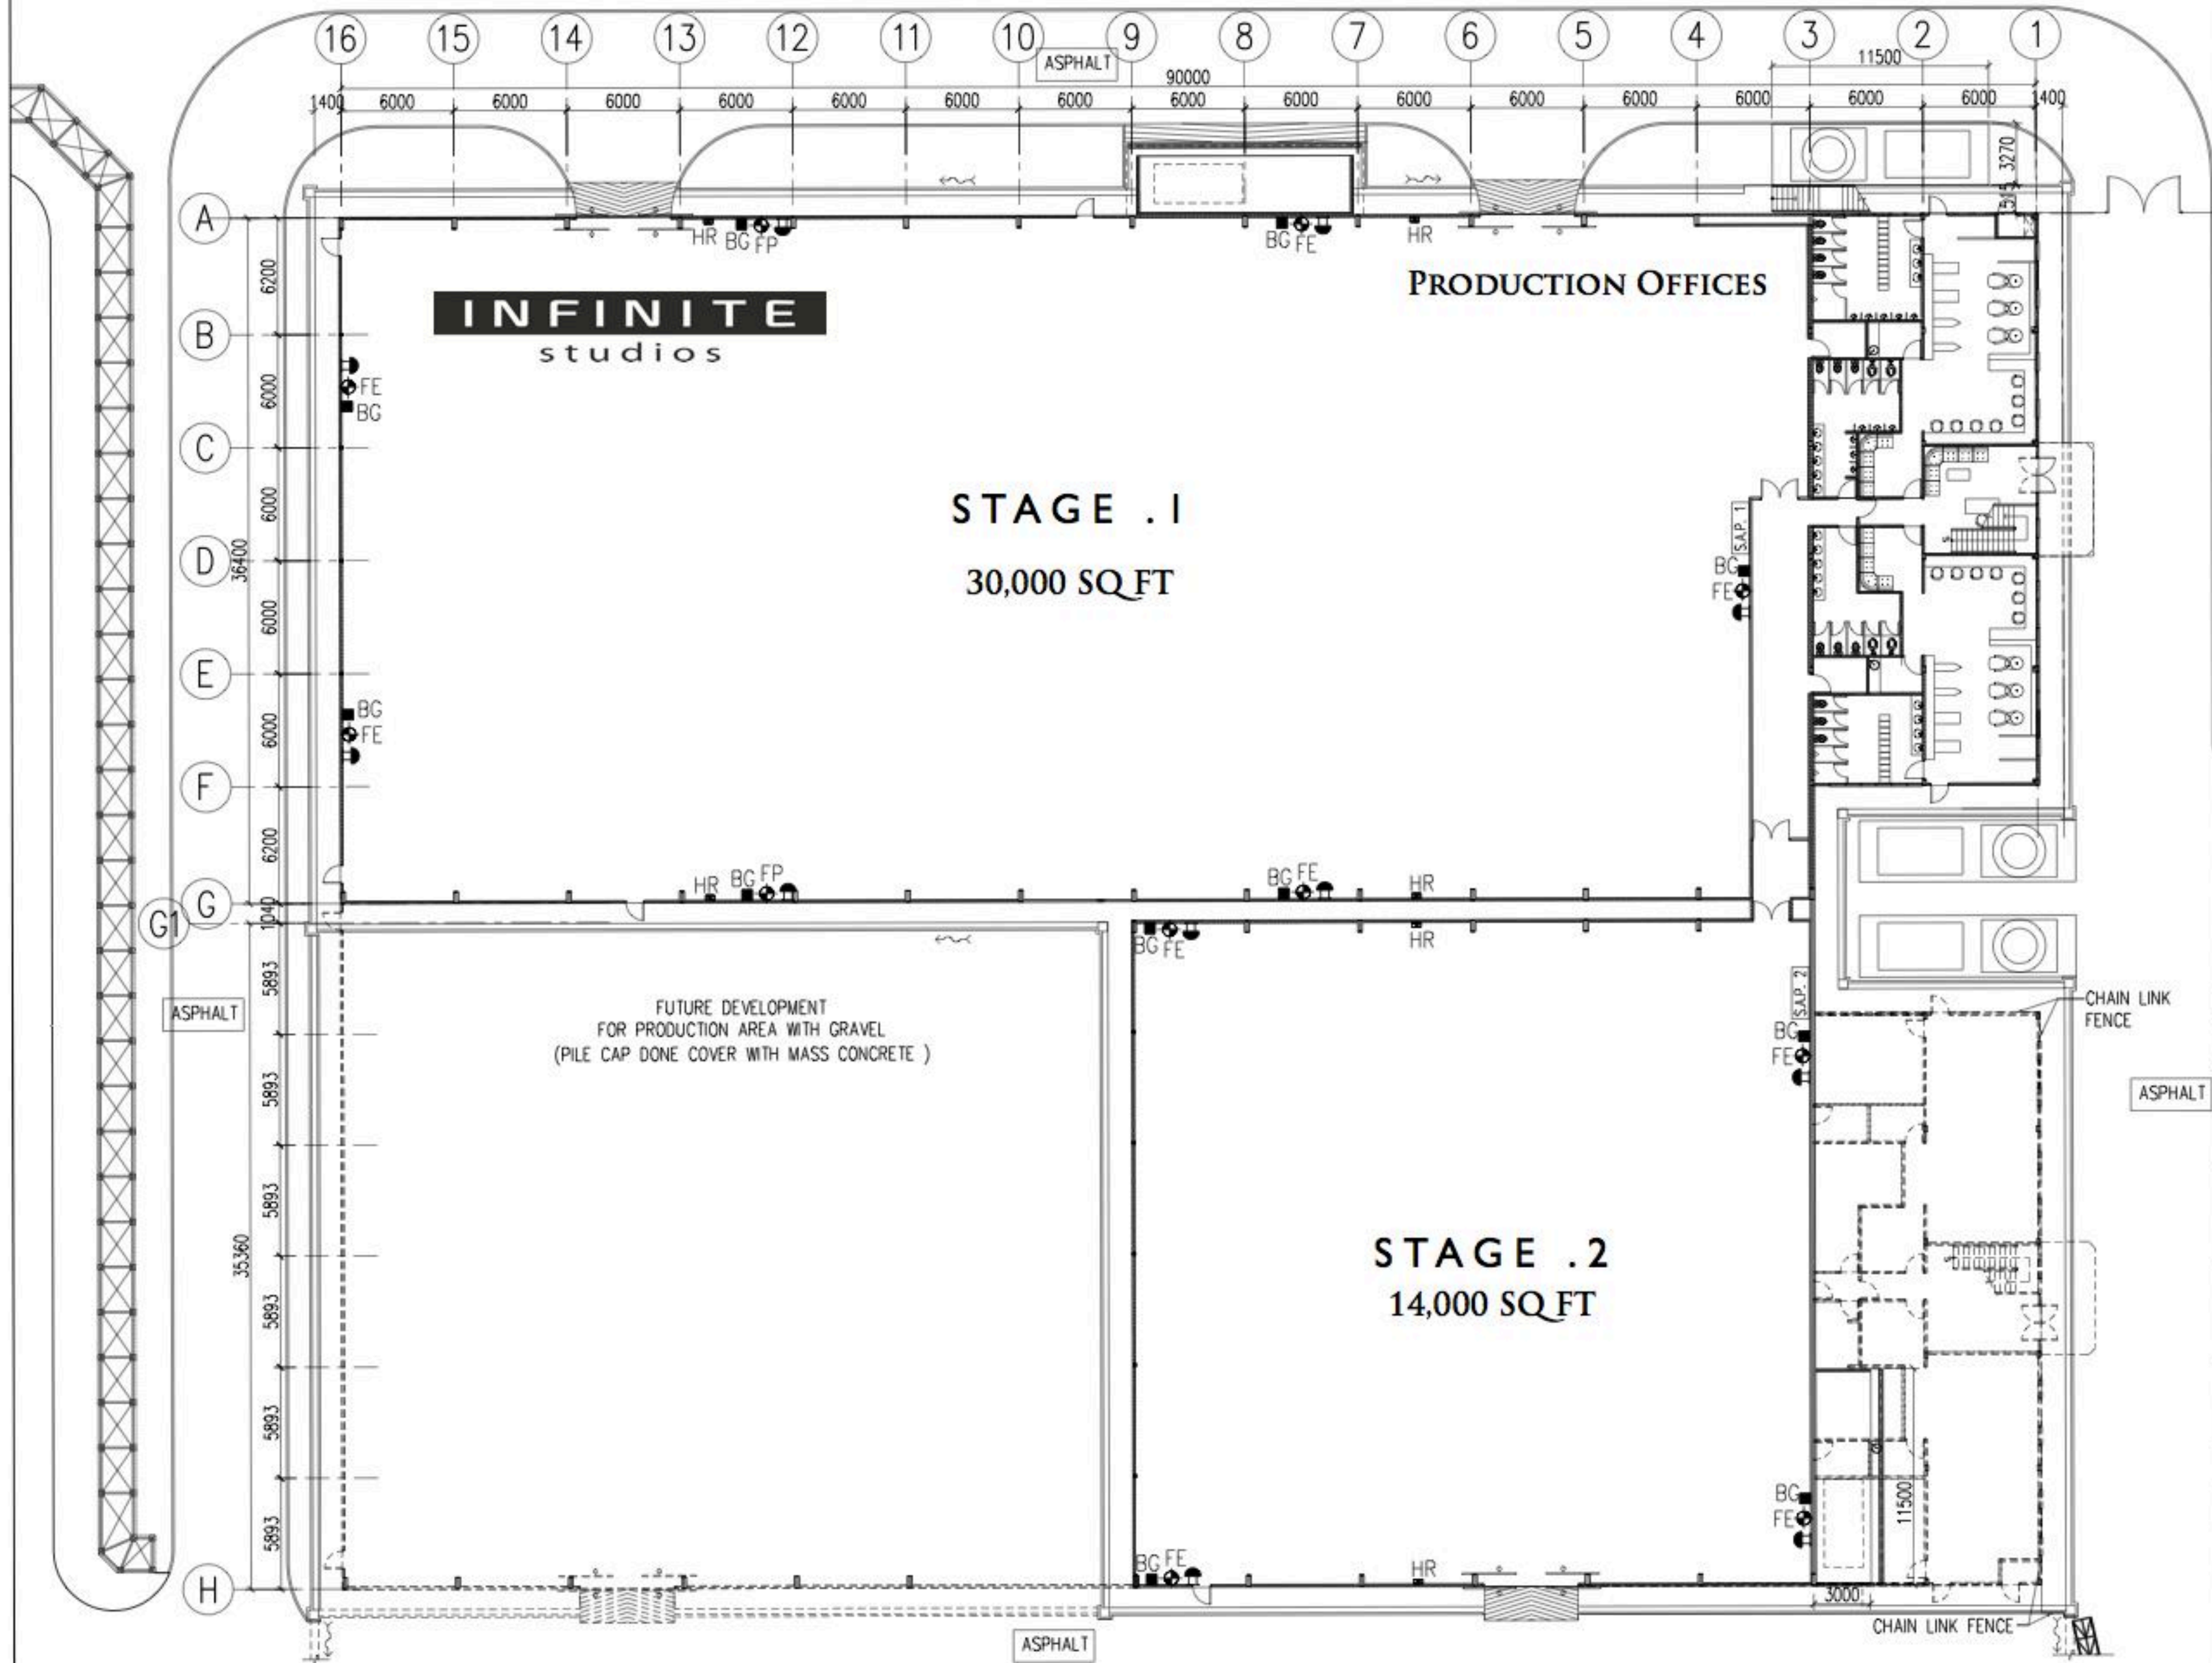

14,000 SQ FT

INFINITE

studios

STAGE 2

Stages	Location	Specifications	Height
14,000 sf stage	Batam	36m x 35.36m	15m

11	04.02.11	BREAK GLASS AND ALARM LAYOUT PLAN UPDATED
A	11.11.10	BREAK GLASS AND ALARM LAYOUT PLAN UPDATED
No.	Date	Issue / Rev. Details
PROJECT TITLE		
PROPOSED STUDIO BACKLOT DEVELOPMENT FOR IFW AT NONGSA, BATAM, INDONESIA		
PROJECT CONSULTANT PROJECT MANAGEMENT		
 PT. HASKON CITRA PERDANA 28 Bukit Pasoh Road (Main Office) Singapore 069842 Tel: +65-6222 7888		
BUILDING OWNER'S SIGNATURE		
Infinite Frameworks 28 Bukit Pasoh Road (Main Office) Singapore 069842 Tel: +65-6222 7888		
DRAWING TITLE		
1ST FLOOR PRODUCTION HOUSE BREAK GLASS AND ALARM LAYOUT PLAN		
DRAWING NO.		
SBL/PH/ME/aim/01B		
SCALE: 1/350	DATE: FEBRUARY 2011	
DRAWN BY: <i>Ray</i>	CHECKED BY:	
APPROVED BY:		
NOTES:		
1. THE CONTRACTOR SHALL CHECK ALL DIMENSIONS ON SITE, ONLY DIMENSIONS SHOWN ON THIS DRAWING SHALL BE USED FOR CONSTRUCTION. ANY DISCREPANCY SHALL BE REPORTED IMMEDIATELY TO THE ARCHITECT AND THE ENGINEER.		
2. THE CONTRACTOR SHALL CHECK ALL DIMENSIONS ON SITE, ONLY DIMENSIONS SHOWN ON THIS DRAWING SHALL BE USED FOR CONSTRUCTION. ANY DISCREPANCY SHALL BE REPORTED IMMEDIATELY TO THE ARCHITECT AND THE ENGINEER.		