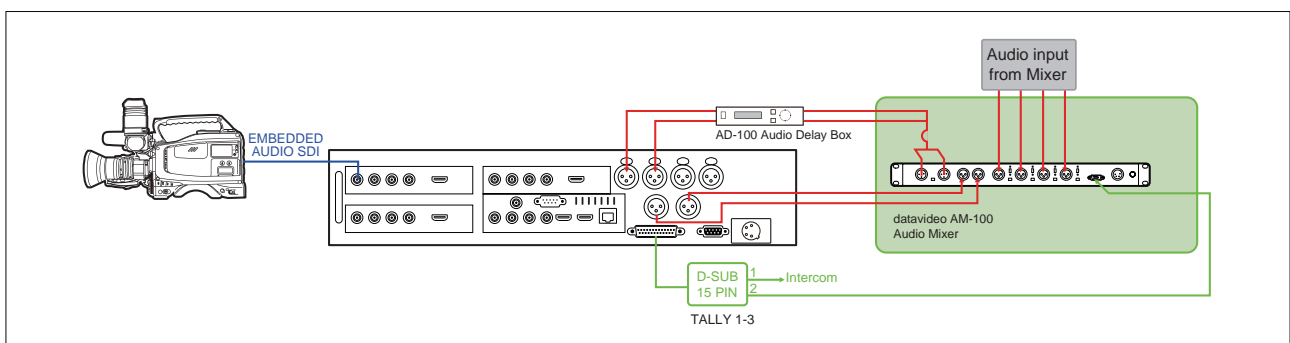

SIDE VIEW

REAR VIEW

Operation in a van or in the field

DIAGRAM

Video Connection

Audio Connection

Tally and Power connection

ACCESSORIES INCLUDED

ITC-100SL
Intercom belt pack

TD-2
Tally light indicator

CB-3
20m 5-Pin intercom cable

CB-7
1.2m GPI cable

Gooseneck light & microphone

HP-2
Dual-side headset

HP-1
Single-side headset

CR-1
OBV trolley