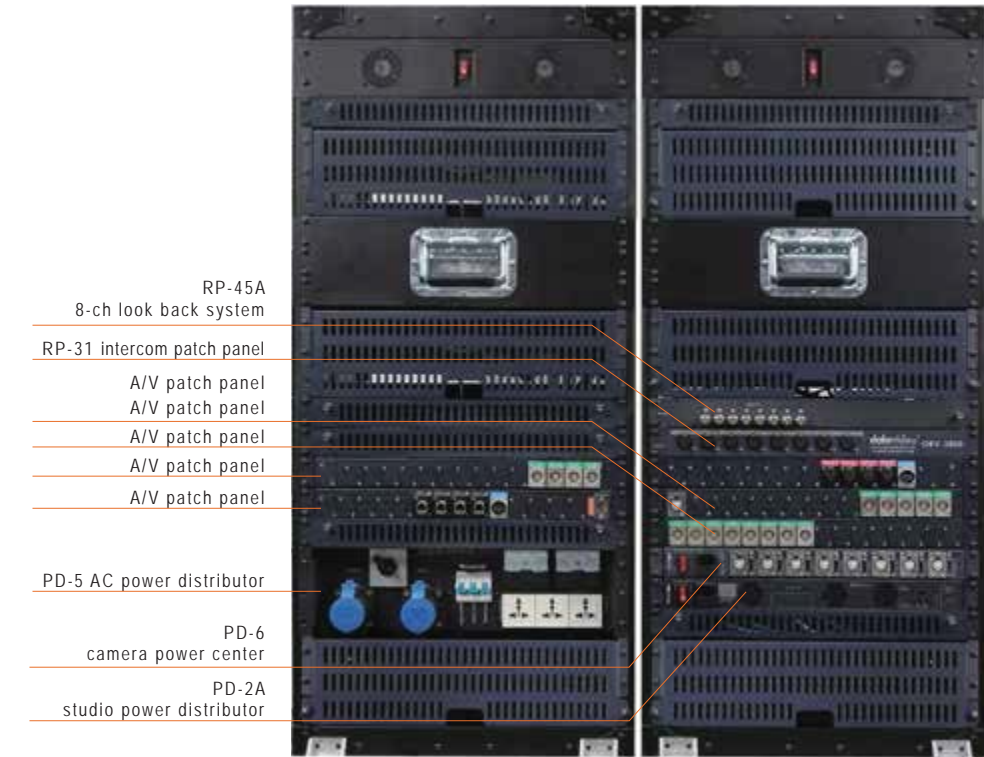

Install OBV Rack base

Roll in the OBV-2800

Cable drums

OB on the go

APPLICATION

Reconvert OBV into a passenger vehicle

OBV-2800 operation in a OB van

FRONT VIEW

SIDE VIEW

REAR VIEW

Operation in a van or in the field

DIAGRAM

Video Connection

Audio Connection

Tally and Power connection

ACCESSORIES INCLUDED