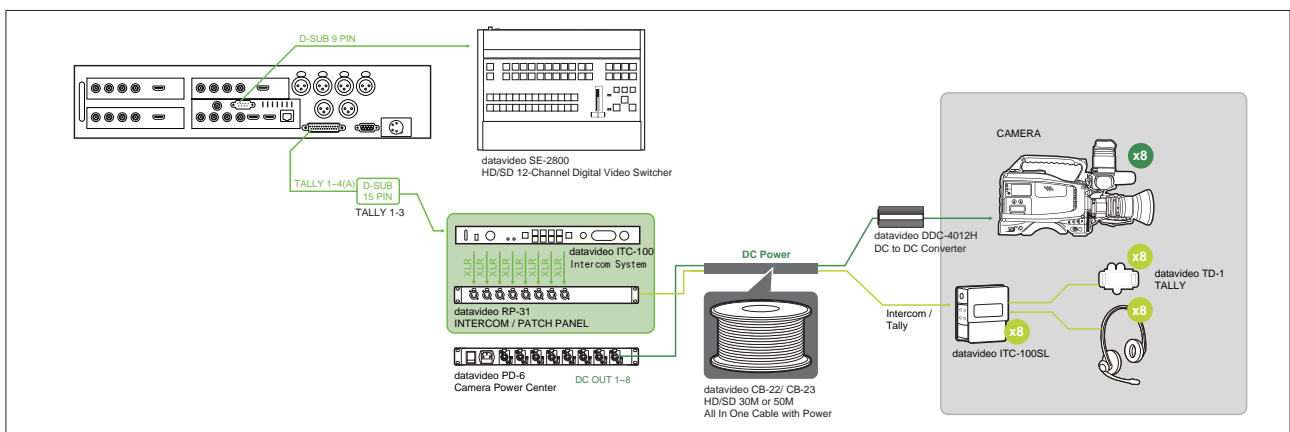

SIDE VIEW

REAR VIEW

Operation in a van or in the field

DIAGRAM

Video Connection

Audio Connection

Tally and Power connection

ACCESSORIES INCLUDED

ITC-100SL
Intercom belt pack

TD-2
Tally light indicator

CB-3
20m 5-Pin intercom cable

CB-7
1.2m GPI cable

Gooseneck light & microphone

HP-2
Dual-side headset

HP-1
Single-side headset

CR-1
OBV trolley