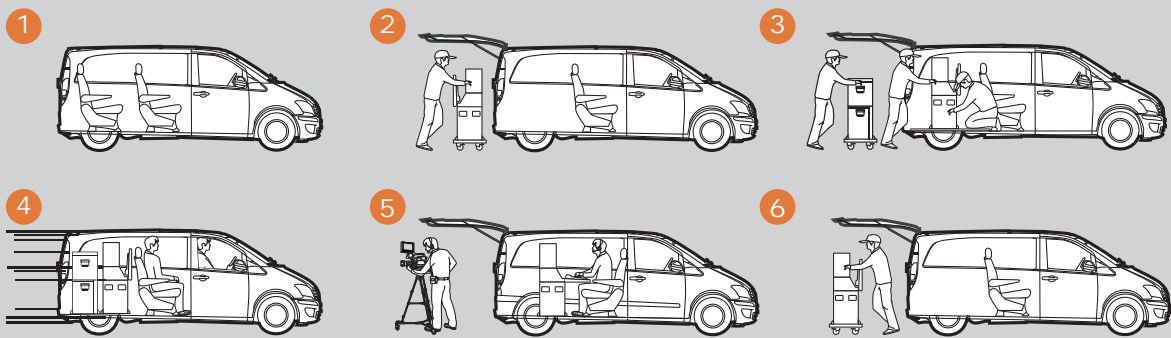

Install OBV Rack base

Roll in the OBV-2800

Cable drums

OB on the go

APPLICATION

Reconvert OBV into a passenger vehicle

OBV-2800 operation in a OB van

FRONT VIEW

SIDE VIEW

REAR VIEW

Operation in a van or in the field

DIAGRAM

Video Connection

Audio Connection

Tally and Power connection

ACCESSORIES INCLUDED