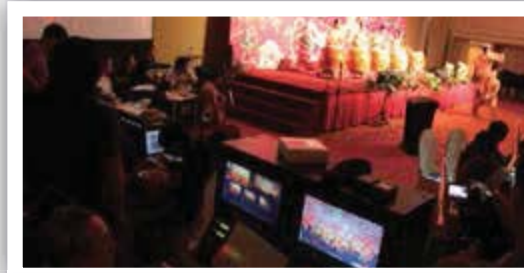

Live Events